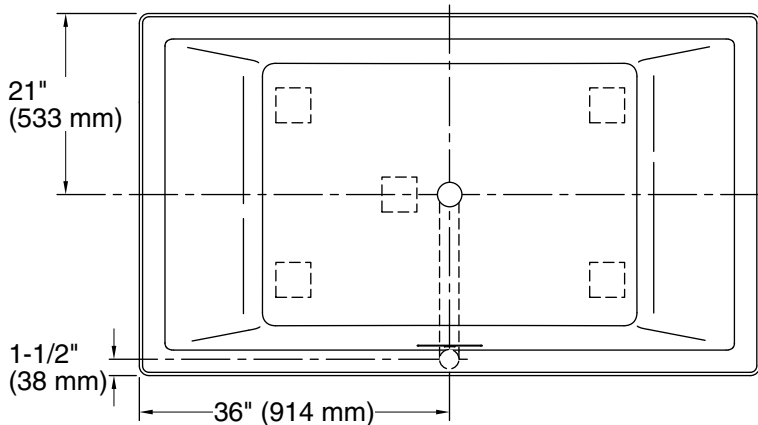

Underscore® Rectangle

72" x 42" drop-in bath

K-1137

Features

- Spacious design accommodates up to two bathers.
- Integral lumbar support.
- Slotted overflow allows for deep soaking.
- Center drain.

Material

THE BOLD LOOK
OF **KOHLER**®

No change in measurements if connected with drain illustrated. (K-7272)

Technical Information

All product dimensions are nominal.

Installation:	Drop-in
Drain location:	Center
Basin area, bottom:	45-3/4" x 32" (1162 mm x 813 mm)
Basin area, top:	66" x 36" (1676 mm x 914 mm)
Weight:	85 lbs (38.6 kg)
Minimum floor load:	60 lbs/ft ² (292.9 kg/m ²)
Water depth:	19" (483 mm)
Water capacity:	139 gal (526.2 L)
Cutout:	Drop-in, 70-1/2" x 40-1/2" (1791 mm x 1029 mm)
Minimum flat for door:	2-9/16" (66 mm)