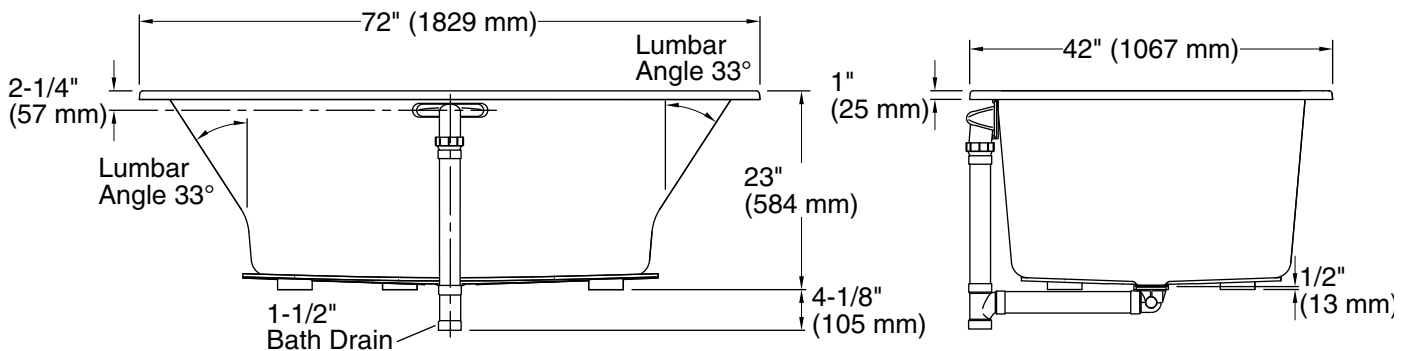

THE BOLD LOOK
OF **KOHLER**®

No change in measurements if connected with drain illustrated. (K-7272)

Technical Information

All product dimensions are nominal.

Installation:	Drop-in
Drain location:	Center
Basin area, bottom:	45-3/4" x 32" (1162 mm x 813 mm)
Basin area, top:	66" x 36" (1676 mm x 914 mm)
Weight:	85 lbs (38.6 kg)
Minimum floor load:	60 lbs/ft ² (292.9 kg/m ²)
Water depth:	19" (483 mm)
Water capacity:	139 gal (526.2 L)
Cutout:	Drop-in, 70-1/2" x 40-1/2" (1791 mm x 1029 mm)
Minimum flat for door:	2-9/16" (66 mm)